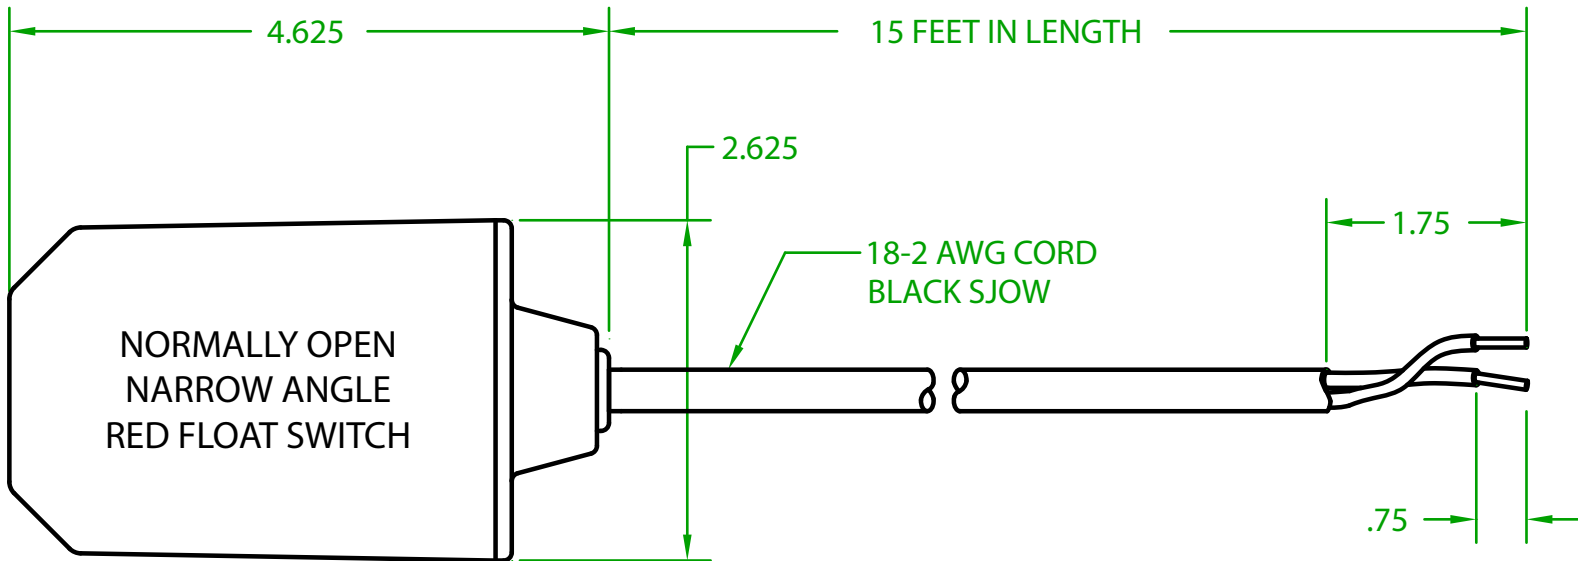

### GOLD PLATED SWITCH

COMMONLY USED IN INTRINSICALLY SAFE APPS.

OPERATING ANGLE: CONTACTS CLOSE @ 25° ABOVE HORIZONTAL.

ELECTRICAL RATINGS: 160 MICROAMPS TO 100 MILLIAMPS @ 120 VAC

FLOAT MATERIAL: A.B.S.